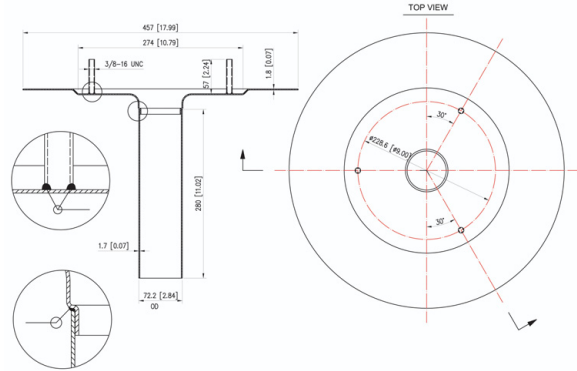

Aluminum Flip Top Dome

2 3/4" Aluminum Flat Deck Drain

2 3/4" Aluminum Recessed Deck Drain

3 3/4" Aluminum Flat Deck Drain

3 3/4" Aluminum Recessed Deck Drain

5 3/4" Aluminum Flat Deck Drain

5 3/4" Aluminum Recessed Deck Drain