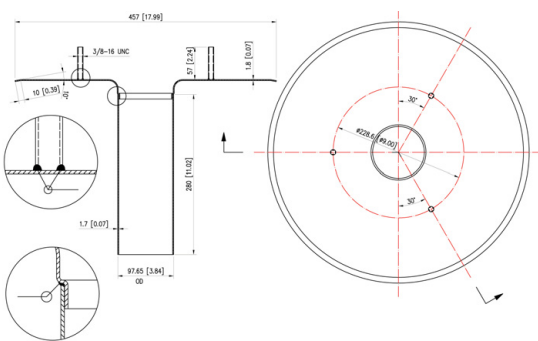

Aluminum Flip Top Dome

2 3/4" Aluminum Flat Deck Drain

2 3/4" Aluminum Recessed Deck Drain

3 3/4" Aluminum Flat Deck Drain

3 3/4" Aluminum Recessed Deck Drain

5 3/4" Aluminum Flat Deck Drain

5 3/4" Aluminum Recessed Deck Drain