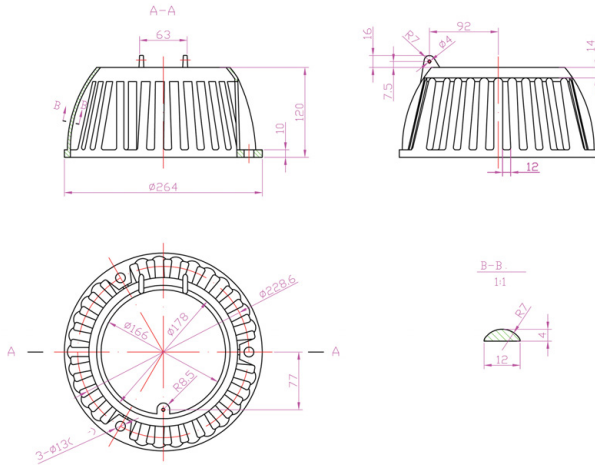

Aluminum Flip Top Dome

2 3/4" Aluminum Flat Deck Drain

2 3/4" Aluminum Recessed Deck Drain

3 3/4" Aluminum Flat Deck Drain

3 3/4" Aluminum Recessed Deck Drain

5 3/4" Aluminum Flat Deck Drain

5 3/4" Aluminum Recessed Deck Drain