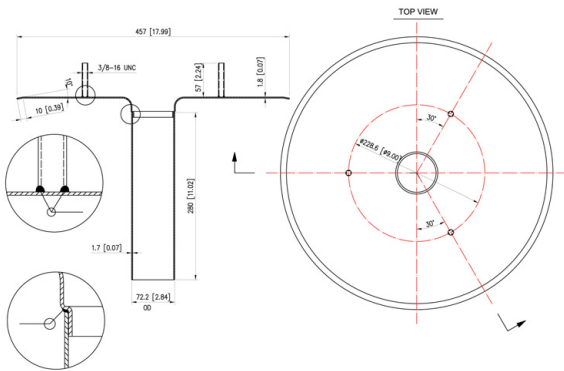

Aluminum Flip Top Dome

2 3/4" Aluminum Flat Deck Drain

2 3/4" Aluminum Recessed Deck Drain

3 3/4" Aluminum Flat Deck Drain

3 3/4" Aluminum Recessed Deck Drain

5 3/4" Aluminum Flat Deck Drain

5 3/4" Aluminum Recessed Deck Drain