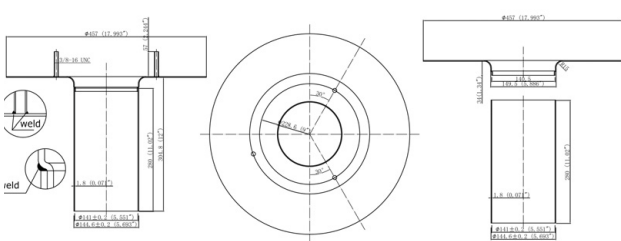

Aluminum Flip Top Dome

2 3/4" Aluminum Flat Deck Drain

2 3/4" Aluminum Recessed Deck Drain

3 3/4" Aluminum Flat Deck Drain

3 3/4" Aluminum Recessed Deck Drain

5 3/4" Aluminum Flat Deck Drain

5 3/4" Aluminum Recessed Deck Drain