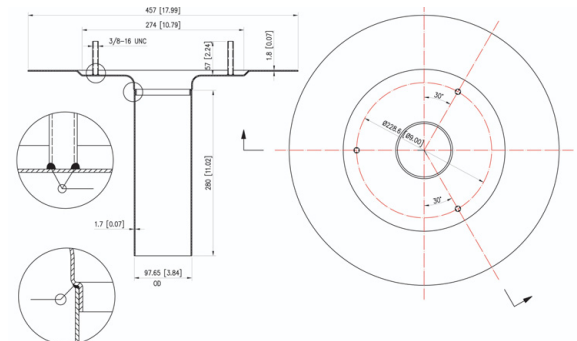

Aluminum Flip Top Dome

2 3/4" Aluminum Flat Deck Drain

2 3/4" Aluminum Recessed Deck Drain

3 3/4" Aluminum Flat Deck Drain

3 3/4" Aluminum Recessed Deck Drain

5 3/4" Aluminum Flat Deck Drain

5 3/4" Aluminum Recessed Deck Drain